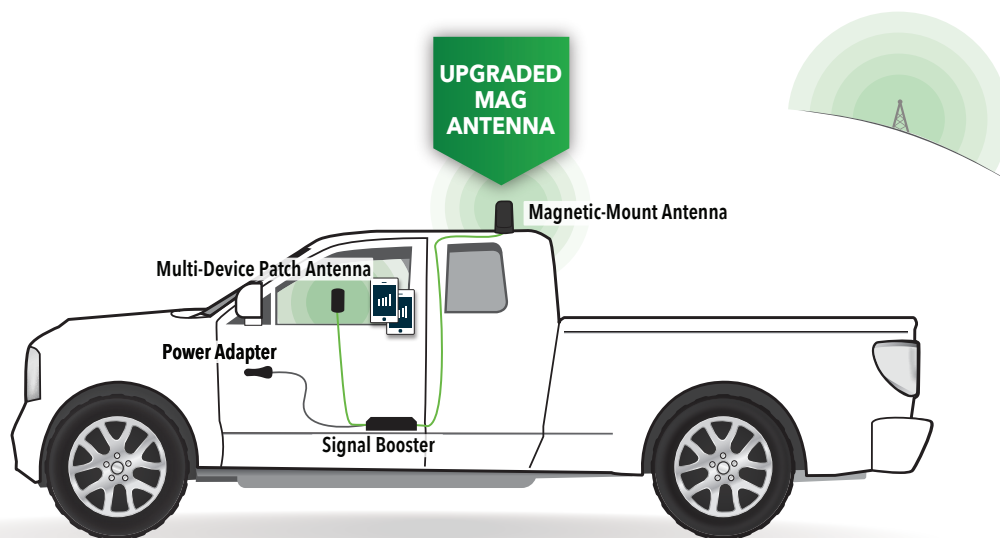

FUSION2GO XR

High-Performance Cell Phone Signal Booster
for Car, Truck or SUV

Specifications

Uplink Frequency (MHz)	698-716 / 776-787 / 824-849 / 1850-1915 / 1710-1755
Downlink Frequency (MHz):	728-746 / 746-757 / 869-894 / 1930-1995 / 2110-2155
Supported Standards	5G, 4G, LTE cellular standards
Maximum Gain:	50 dB
Input Impedance:	50 Ω
Gain Adjustment:	20 dB (Automatic)
Maximum Uplink Power:	29.0 dBm
DC Power:	6-15V
VWSR:	≤ 2.0
Exterior Cable:	LMR100 / 12.5 ft
RF Connectors:	FME Male (both ends)
Power Consumption:	$\leq 12W$
Operation Temperature:	-4° to +158° F
Dimensions:	5.625 x 4 x 1.125 inches
Weight:	1.43 lbs
Certification:	RSN-FUSION2GO5G (Fusion2Go 5G) Contains FCC ID: XPYNINAB1

Installation Example

Quickly optimize your antenna separation with the 'SureCall' mobile app that is available in the Google Play or Apple's App Store