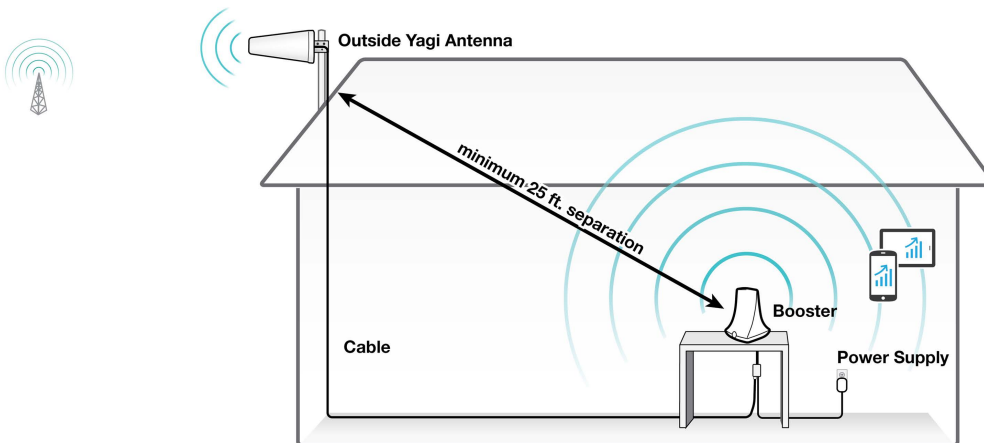

Residential

Boosts Voice & 4G LTE

Multiple Users

All Carriers

Auto Gain Control

FLARE™

Home/Office Voice & 4G Data Cellular Booster

SureCall Flare Canada Five-band Home Cellular Signal Booster

Overview

The SureCall Flare is an all-carrier voice and 4G LTE signal booster that provides a simplified setup by combining the booster and indoor antenna into an attractively designed tabletop unit. Signal is delivered to the Flare booster using the provided directional yagi outdoor antenna and a single connecting low-loss cable. SureCall's award-winning, patented all-carrier booster then delivers enhanced signal coverage to all mobile devices within range, up to 3,000 sq. ft., for clearer and more reliable voice and data performance.

Features and Benefits

- Simplified setup that features a combined booster and indoor antenna
- Boosts voice and 4G LTE signal for all mobile devices
- Provides improved coverage up to 3,000 sq. ft.
- Supports multiple users simultaneously
- Backed by industry leading 3 year manufacturer's warranty

Booster Kit Includes:

The Flare Kit (SC-Poly-DT-Y-CA-Kit) includes: the Flare booster with built-in indoor antenna, power supply, 50 feet of RG-6 coax cable and outdoor yagi antenna.

Installation Example

The SureCall Flare signal booster

SPECIFICATIONS

Uplink Frequencies:	698-716 / 776-787 / 824-849 / 1710-1755 / 1850-1915 (MHz)
Downlink Frequencies:	728-746 / 746-757 / 869-894 / 1930-1995 / 2110-2155 (MHz)
Max Gain:	75.1 dB
Input/Output Impedance:	75 / 50 Ω
Cable:	RG6 (50 ft.)
RF Connectors:	F Female
IC ID:	7784A-FLARE

► Patent No. US 8,867,572 B1; US 9,100,839 B2