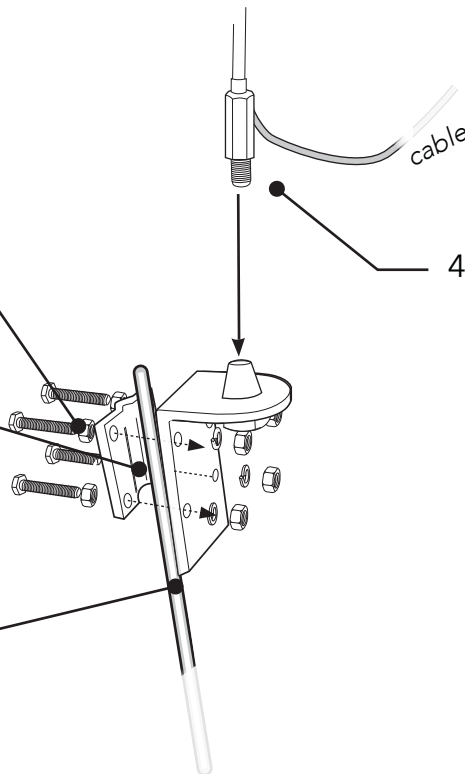

## Installation

For best results, the antenna should be mounted in an upright position on the mirror. The entire assembly can be mounted to the mirror. The antenna should be mounted with the chrome tip pointing toward the sky (perpendicular to the ground). Built-in ground plane allows for use on any surface – metal, fiberglass, wood, etc.

## SC-130W Installation Overview

5. Screw four pins into the corresponding holes on upper half of the antenna body

1. Loosen four mounting screws
2. Insert pole as shown or attach mounting kits on truck mirror support frame
3. Tighten all four screws in place and secure with wrench